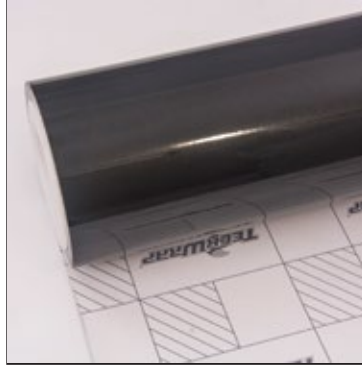

GLOSS COAL BLACK

SKU: MT01G