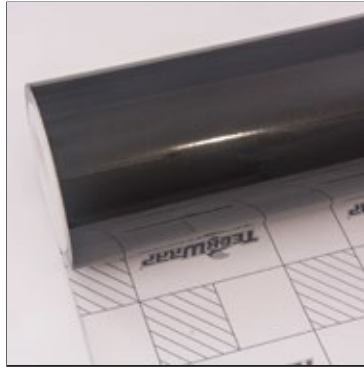

GLOSS COAL BLACK

SKU: MT01G